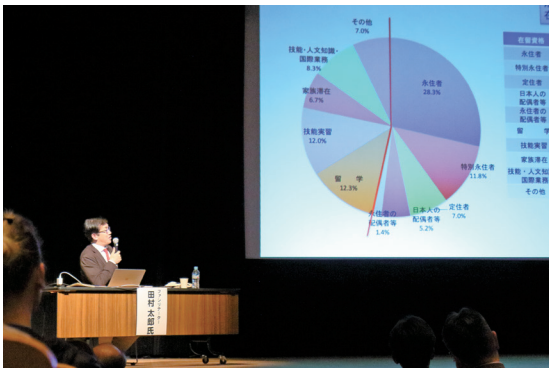

Opening of Multicultural Forum in Yonago

The forum for multicultural synergy opened in Yonago City on Sunday, 16 February 2020. As the keynote address, the actress Sahel Rosa gave a moving speech on the power of interaction in our lives, presenting her own experiences and the different people who touched her life. This talk was followed by a panel discussion with three Tottori residents leading a discussion on life among foreign residents in Tottori Prefecture. The event concluded with information on multicultural symbiosis on the regional level for a global society, presented by Tamura Taro of the Institute for Human Diversity.

In Mr. Tamura's Talk:

- The need to secure personnel for interpreting and Japanese language education
- The importance of the skills brought to the region by foreign residents
- The importance of allowing foreign residents to provide their skills for the sake of making Tottori Prefecture a multicultural place
- Issues in multiculturalism for the region's future